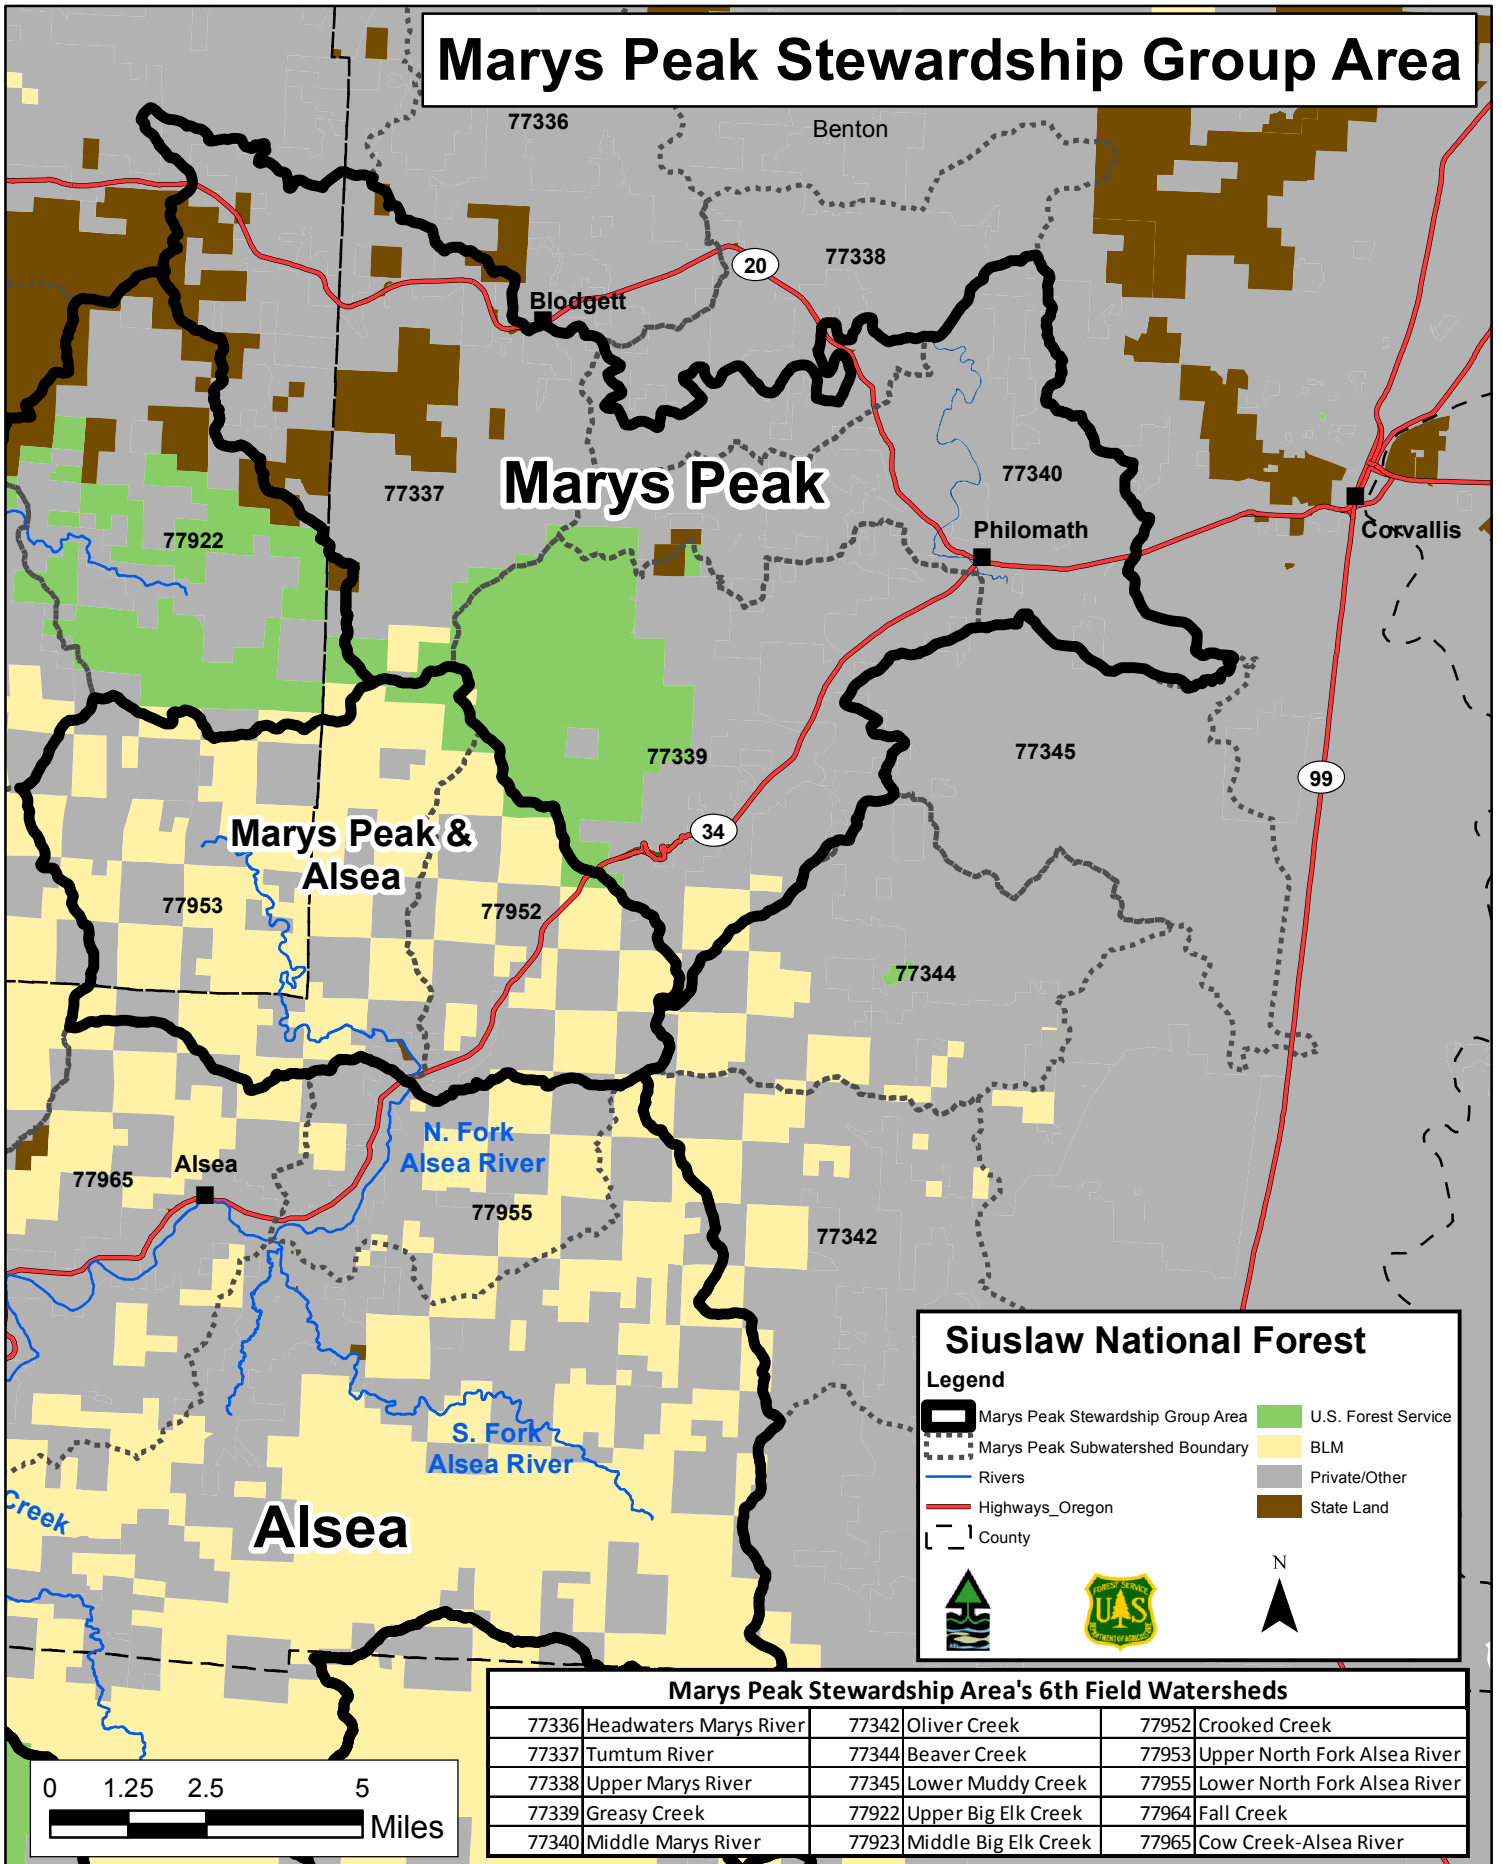

Marys Peak Stewardship Group Area

Siuslaw National Forest

Legend

- Marys Peak Stewardship Group Area
- Marys Peak Subwatershed Boundary
- Rivers
- Highways_Oregon
- County
- U.S. Forest Service
- BLM
- Private/Other
- State Land

Marys Peak Stewardship Area's 6th Field Watersheds					
77336	Headwaters Marys River	77342	Oliver Creek	77952	Crooked Creek
77337	Tumtum River	77344	Beaver Creek	77953	Upper North Fork Alsea River
77338	Upper Marys River	77345	Lower Muddy Creek	77955	Lower North Fork Alsea River
77339	Greasy Creek	77922	Upper Big Elk Creek	77964	Fall Creek
77340	Middle Marys River	77923	Middle Big Elk Creek	77965	Cow Creek-Alsea River