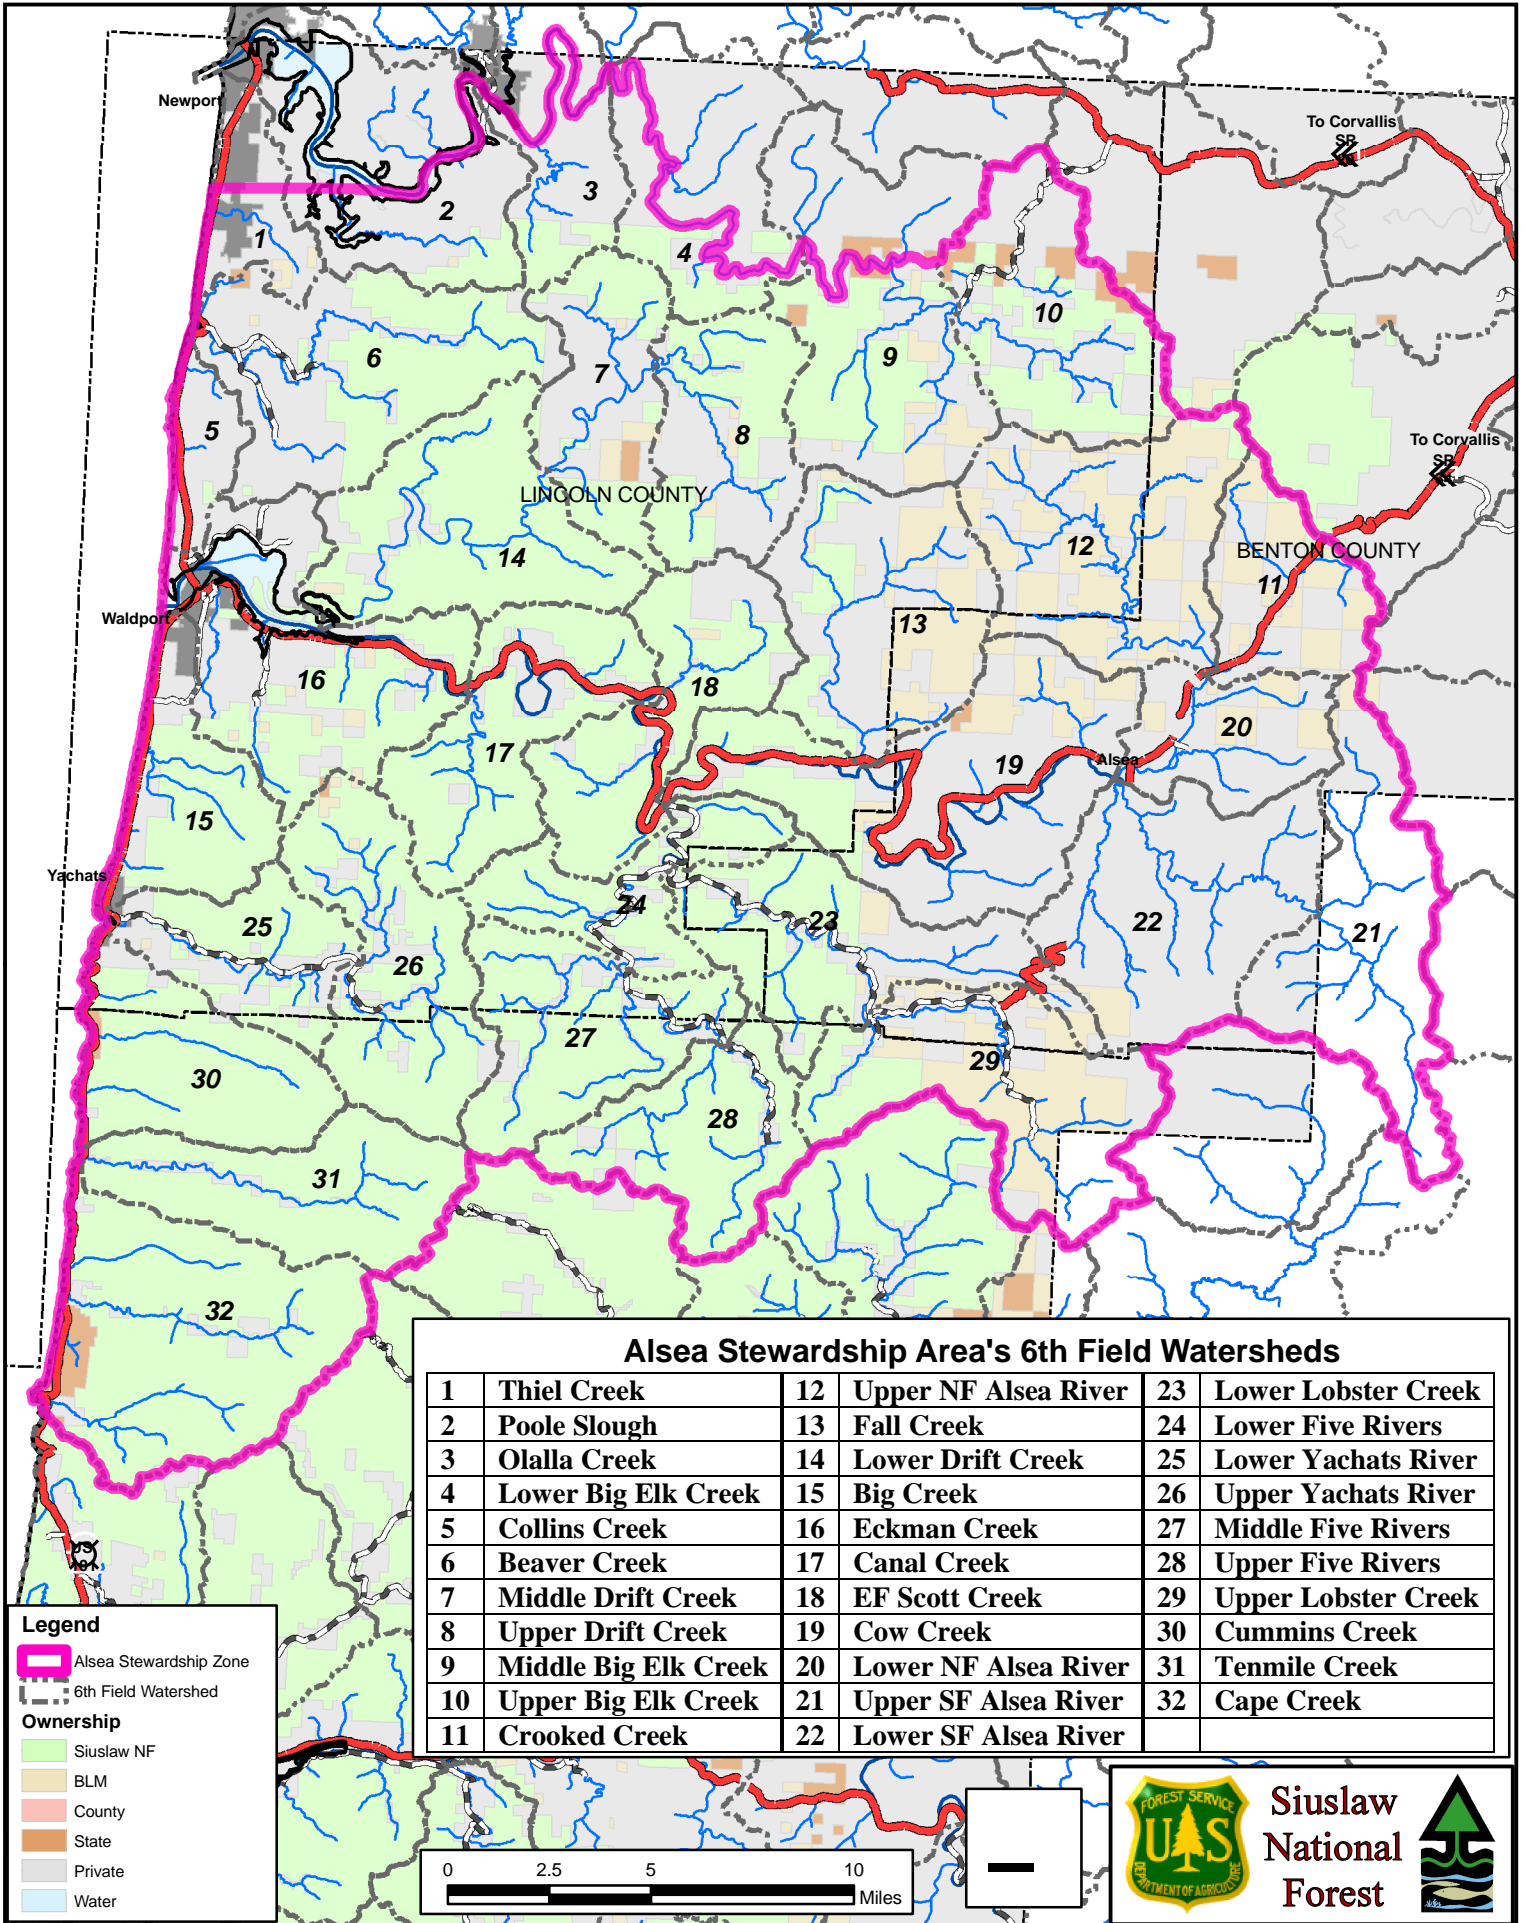

Alesea Stewardship Area

Alesea Stewardship Area's 6th Field Watersheds

1	Thiel Creek	12	Upper NF Alesea River	23	Lower Lobster Creek
2	Poole Slough	13	Fall Creek	24	Lower Five Rivers
3	Olalla Creek	14	Lower Drift Creek	25	Lower Yachats River
4	Lower Big Elk Creek	15	Big Creek	26	Upper Yachats River
5	Collins Creek	16	Eckman Creek	27	Middle Five Rivers
6	Beaver Creek	17	Canal Creek	28	Upper Five Rivers
7	Middle Drift Creek	18	EF Scott Creek	29	Upper Lobster Creek
8	Upper Drift Creek	19	Cow Creek	30	Cummins Creek
9	Middle Big Elk Creek	20	Lower NF Alesea River	31	Tennmile Creek
10	Upper Big Elk Creek	21	Upper SF Alesea River	32	Cape Creek
11	Crooked Creek	22	Lower SF Alesea River		

Legend

Alesea Stewardship Zone

6th Field Watershed

Ownership

Siuslaw NF

BLM

County

State

Private

Water

**Siuslaw
National
Forest**